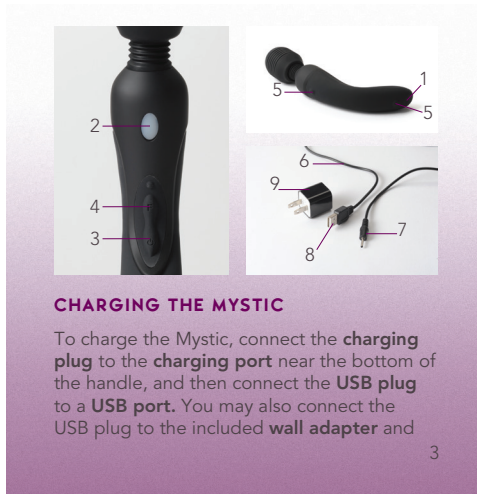

CHARGING THE MYSTIC

To charge the Mystic, connect the **charging plug** to the **charging port** near the bottom of the handle, and then connect the **USB plug** to a **USB port**. You may also connect the USB plug to the included **wall adapter** and

connect the wall adapter to a regular 110V outlet. The **indicator light** will shine steadily, in pink, when charging, and switch off when fully charged. A complete charge takes approximately 2-3 hours.

USING THE MYSTIC

The Mystic has three different vibration intensities and three exciting vibration patterns. To get started, press the **on/off button**. Then, press any **function button** to increase the vibration intensity through medium and high levels. Press the function button again to activate three different vibration patterns. Press the button a sixth time to revert to steady, low vibration.

There are three **identical function buttons** for easy reach in almost any position. See the illustration for their locations.

The indicator light shines blue, steadily, whenever the Mystic is on. The Mystic is **plug-and-play**, and can be used both plugged in and cordless. The indicator light blinks pink/blue when used plugged in.

To **immediately shut down** the Mystic at any time, press the on/off button.

If desired, **water-based lubricants** can be used with the Mystic. Do not use lubricants containing silicone, or any other type of cream, butter, petroleum jelly or oil.

CARE AND CLEANING

Clean the Mystic before the first use, and after each use, with an anti-bacterial toy cleaner or with a mild anti-bacterial soap and warm water. Dry completely before storing. Never use cleansers containing alcohol, benzene or acetone. Do not store the Mystic together with vinyl products.

The Mystic is splash proof. Do not submerge it in water.

WARNING: Do not charge the Mystic near water.

TROUBLESHOOTING

If the Mystic doesn't start vibrating when you press the on/off switch:

- The battery is drained. Connect your charger.

If the pink charging indicator on the Mystic doesn't light up when connected to a power source:

- The battery is completely empty. Allow several minutes for the unit to respond.
- The unit, or the wall adapter, is not properly connected. Check your power source, USB plug, charging plug and all connections.

If you experience any other problem, or have a question about the Mystic, please email: customerservice@vibratex.com.

WARRANTY

The Mystic is backed by a one-year limited warranty. If you have questions concerning the Mystic, or if it is not functioning properly, please email: customerservice@vibratex.com.

This warranty covers all defects in workmanship or materials, arising under normal usage and care, for a period of 12 months from the date of purchase. This warranty covers products purchased and used within the U.S. and Canada. You must keep your original proof-

of-purchase to obtain warranty service. Do not attempt to repair this product yourself.